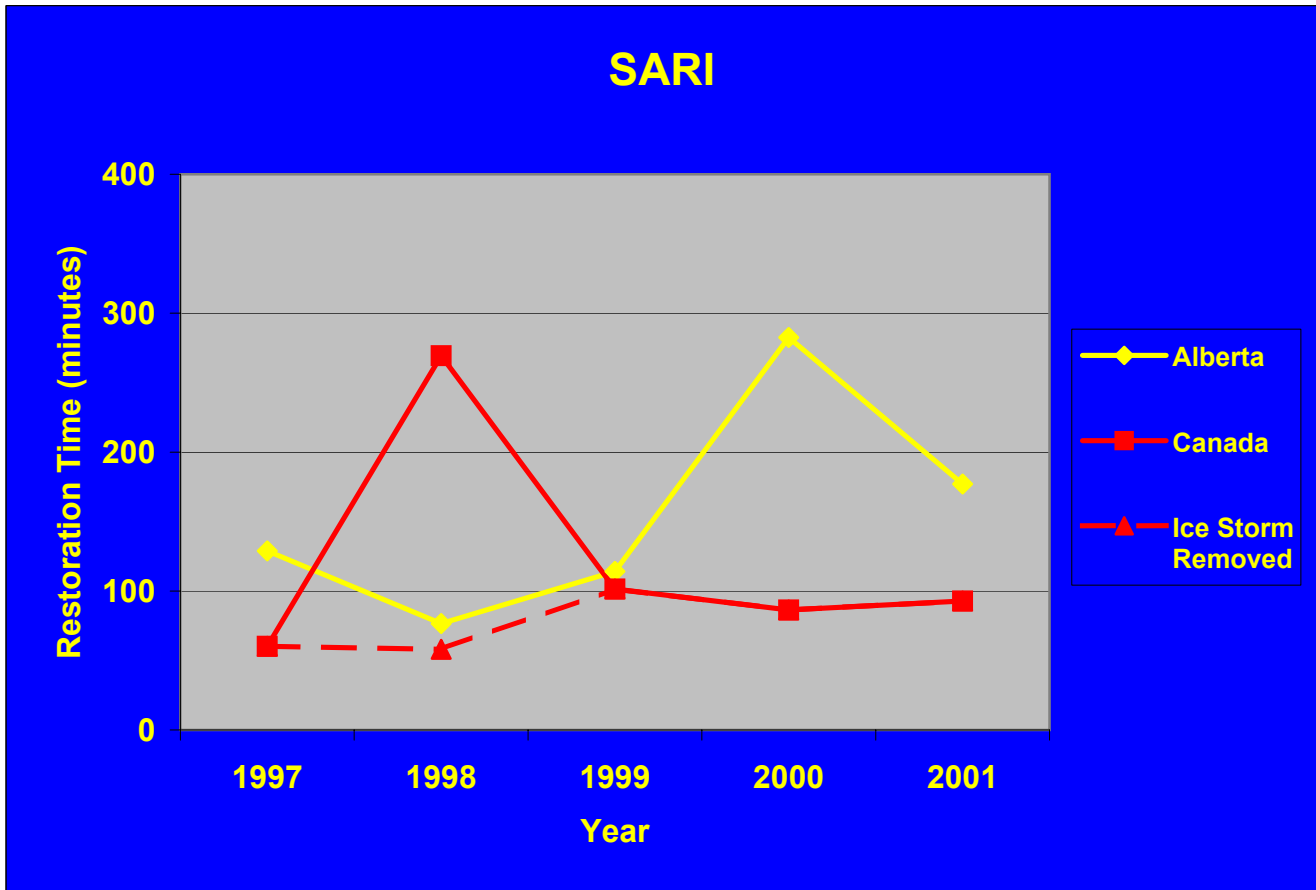

Definitions

SAIFI-MI System Average Interruption Frequency Index - Momentary Interruption. A measure of the average number of momentary (less than one minute) interruptions that a Delivery Point experiences during a given year.

SAIFI-SI System Average Interruption Frequency Index - Sustained Interruption. A measure of the average number of sustained (greater than one minute) interruptions that a Delivery Point experiences during a given year.

SAIDI System Average Interruption Duration Index. A measure of the average total interruption that a Delivery Point experiences during a given year.

SARI System Average Restoration Index. A measure of the average duration of a Delivery Point interruption. It represents the average restoration time for each Delivery Point interruption.