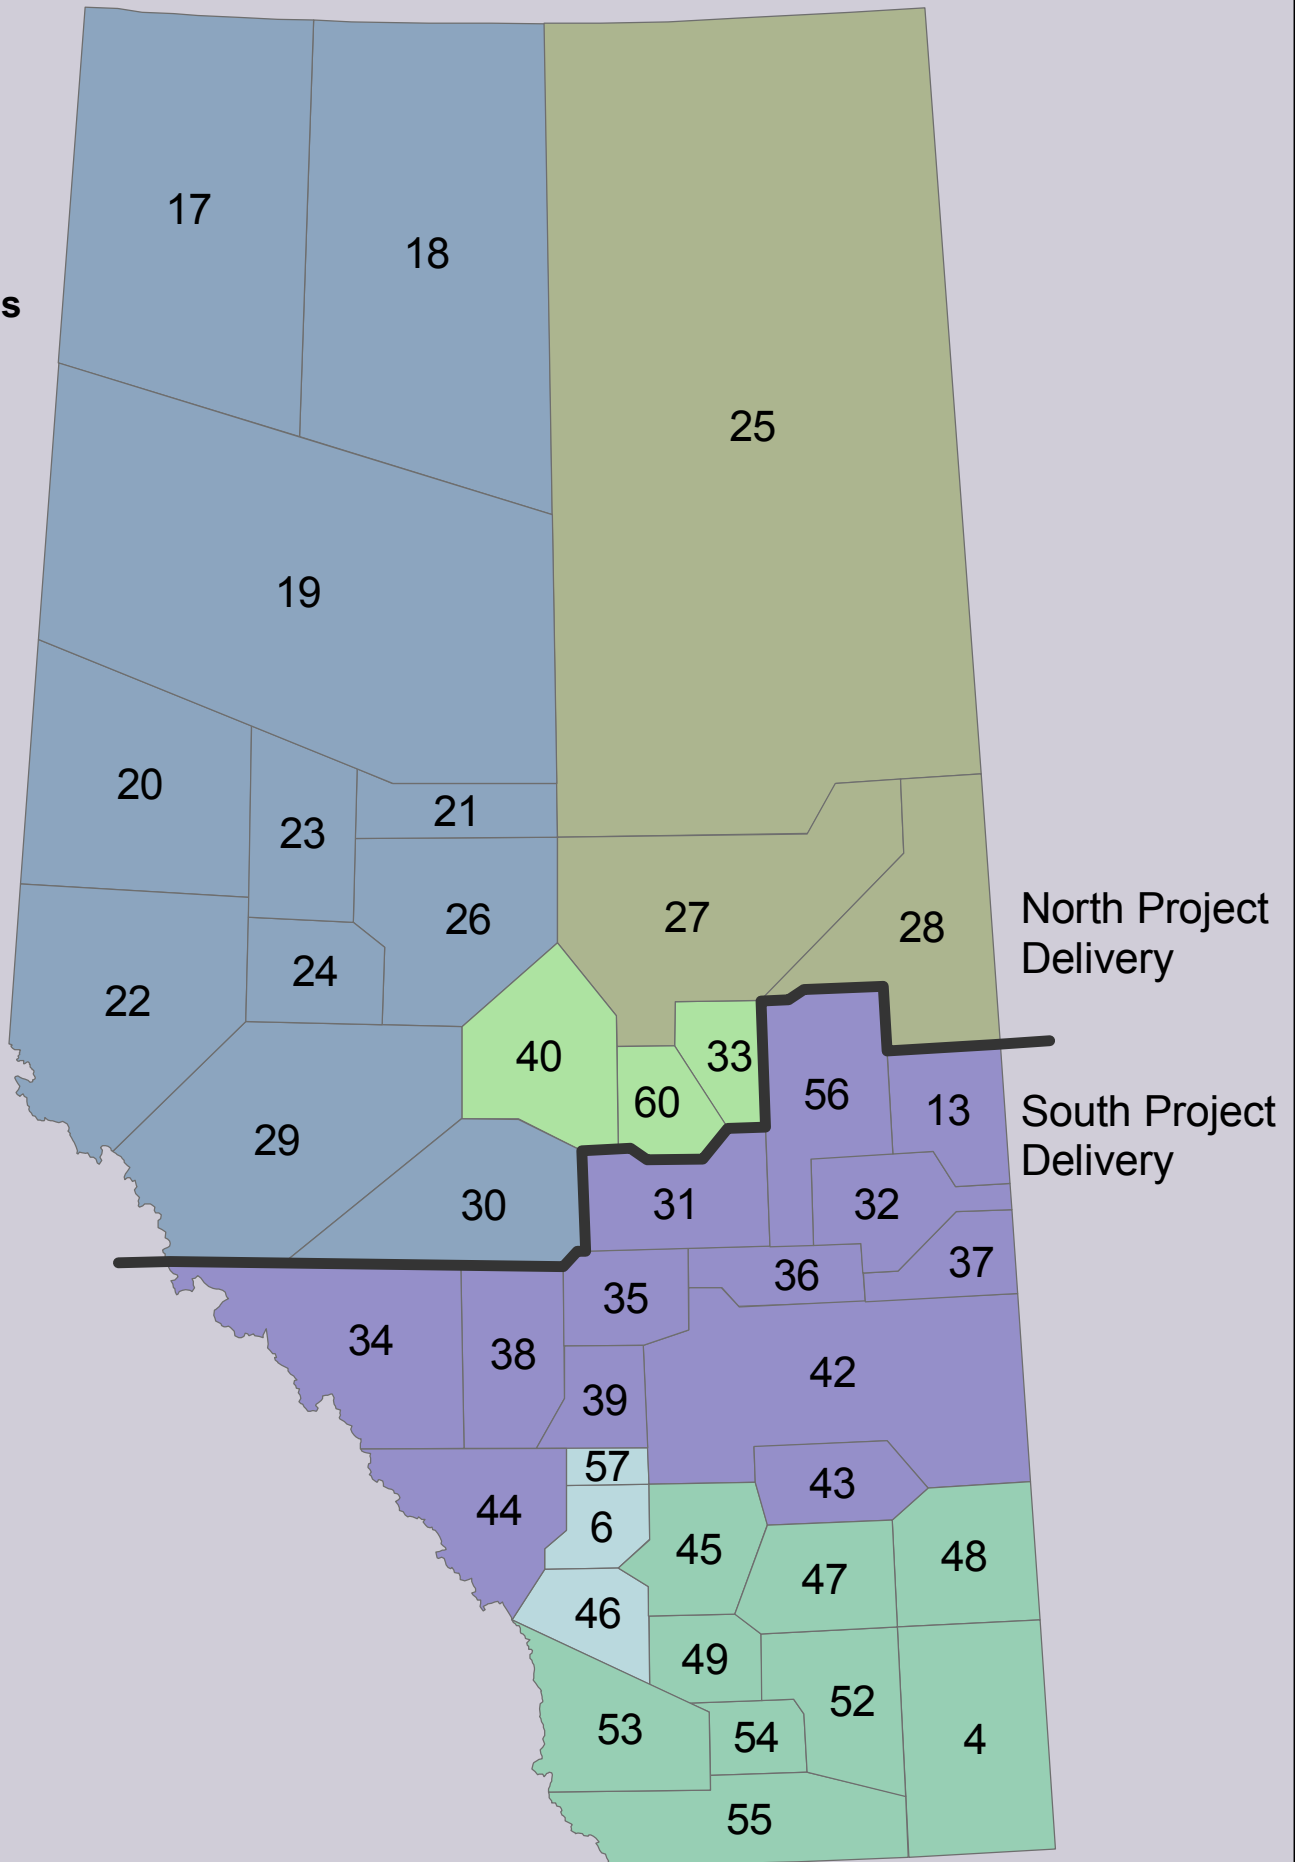

Planning Areas
Region

-  Calgary
-  Central
-  Edmonton
-  Northeast
-  Northwest
-  South

North Project Delivery

South Project Delivery

Planning Area Sorted by Name**Planning Area Sorted by Number**

Area Number	Area Name	Area Number	Area Name
34	Abraham Lake	4	Medicine Hat
57	Airdrie	6	Calgary
36	Alliance/Battle River	13	Lloydminster
27	Athabasca/Lac La Biche	17	Rainbow Lake
47	Brooks	18	High Level
6	Calgary	19	Peace River
38	Caroline	20	Grande Prairie
28	Cold Lake	21	High Prairie
39	Didsbury	22	Grand Cache
30	Drayton Valley	23	Valley View
60	Edmonton	24	Fox Creek
48	Empress	25	Fort McMurray
53	Fort MacLeod	26	Swan Hills
25	Fort McMurray	27	Athabasca/Lac La Biche
33	Fort Saskatchewan	28	Cold Lake
24	Fox Creek	29	Hinton/Edson
55	Glenwood	30	Drayton Valley
22	Grande Cache	31	Wetaskiwin
20	Grande Prairie	32	Wainwright
42	Hanna	33	Fort Saskatchewan
21	High Prairie	34	Abraham Lake
18	High Level	35	Red Deer
46	High River	36	Alliance/Battle River
29	Hinton/Edson	37	Provost
54	Lethbridge	38	Caroline
13	Lloydminster	39	Didsbury
4	Medicine Hat	40	Wabamun
19	Peace River	42	Hanna
37	Provost	43	Sheerness
17	Rainbow Lake	44	Seebee
35	Red Deer	45	Strathmore/Blackie
44	Seebee	46	High River
43	Sheerness	47	Brooks
49	Stavely	48	Empress
45	Strathmore/Blackie	49	Stavely
26	Swan Hills	52	Vauxhall
23	Valley View	53	Fort MacLeod
52	Vauxhall	54	Lethbridge
56	Vegreville	55	Glenwood
40	Wabamun	56	Vegreville
32	Wainwright	57	Airdrie
31	Wetaskiwin	60	Edmonton