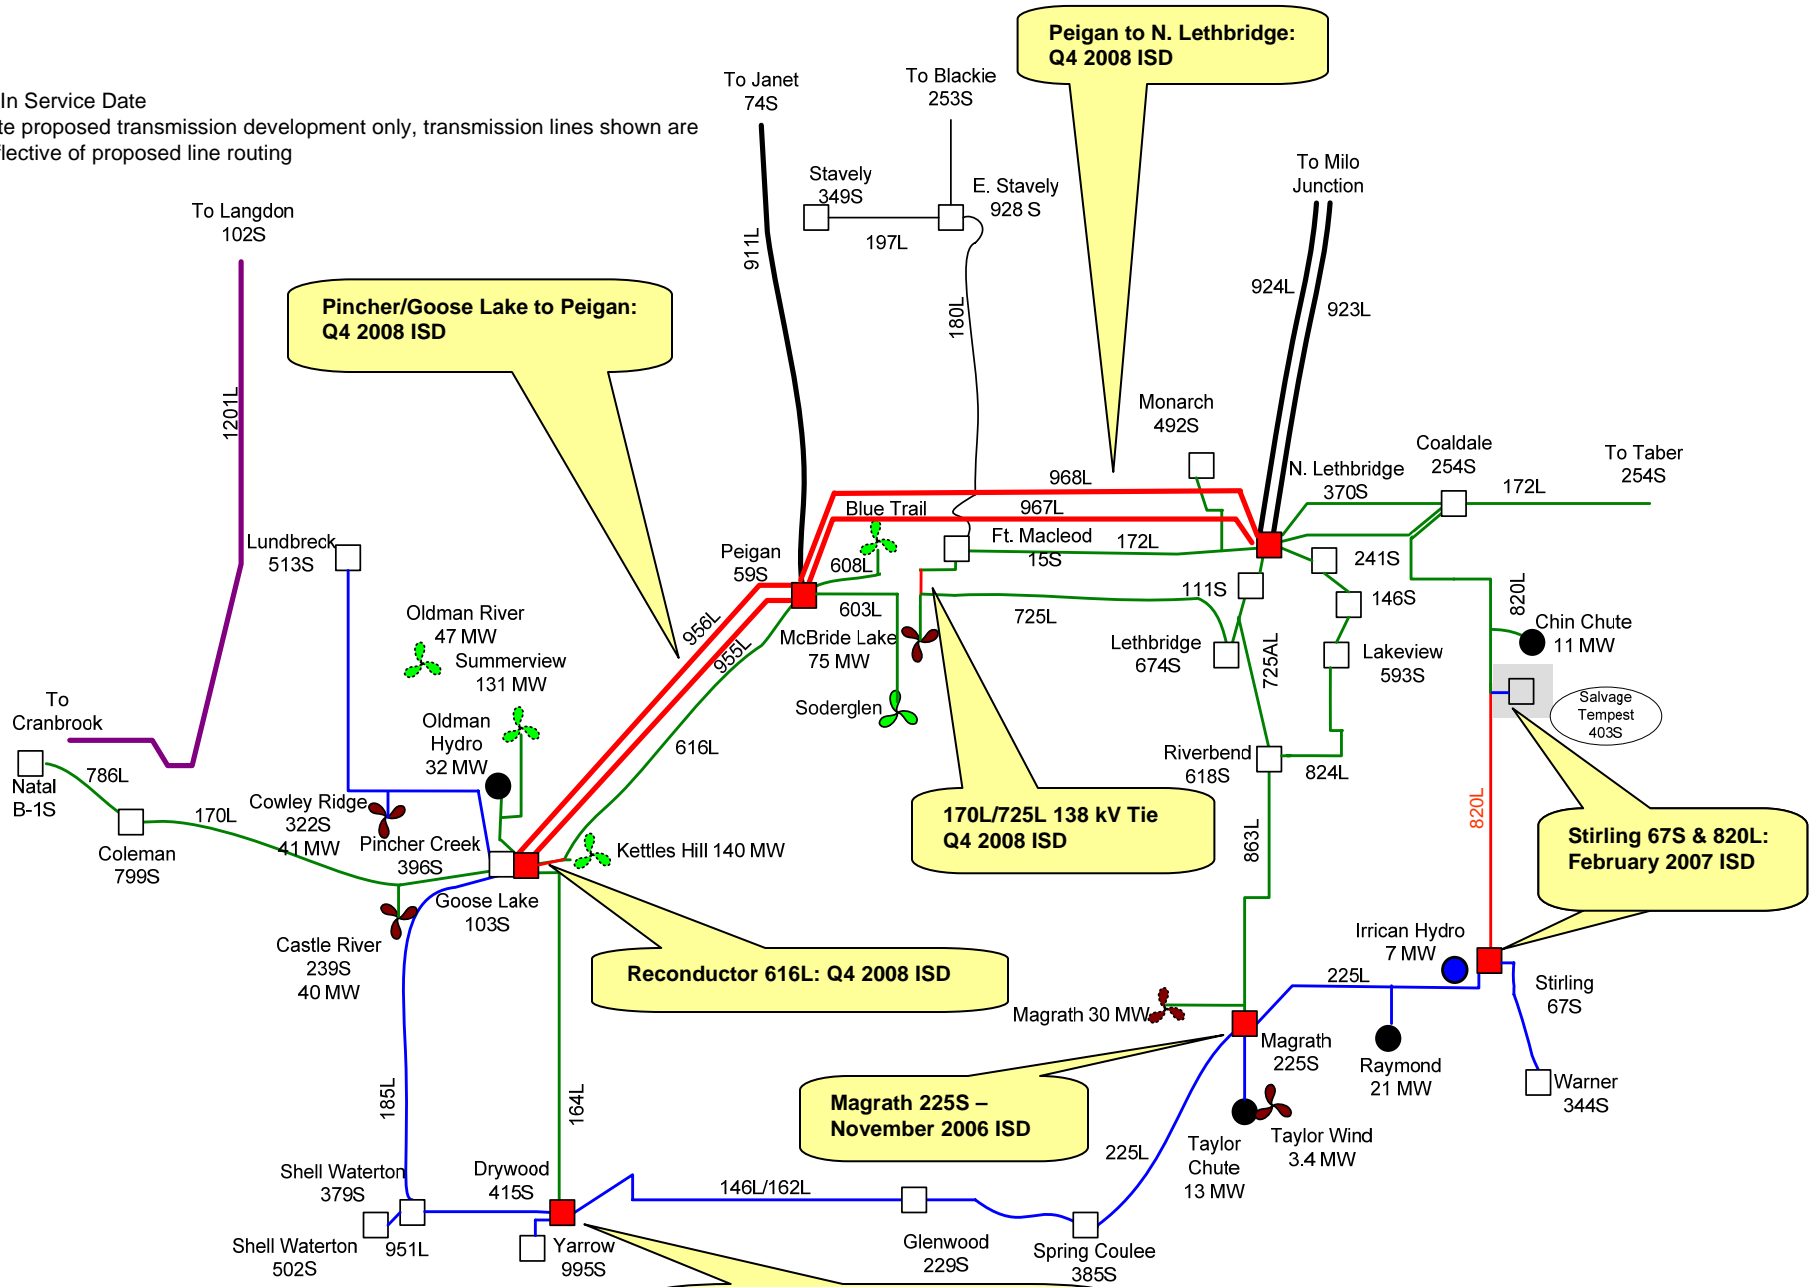

Notes:

1. ISD = In Service Date
2. Indicate proposed transmission development only, transmission lines shown are not reflective of proposed line routing

Alberta Electric System Operator
SW Transmission Project Area Single Line
 November 30, 2006